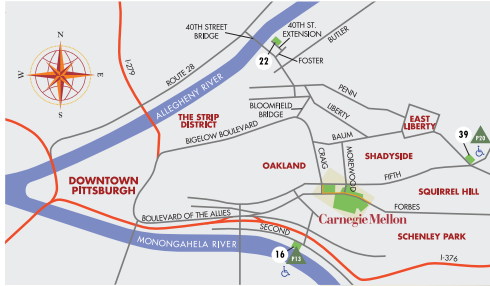

ACADEMIC/ADMINISTRATIVE

RESIDENTIAL

1. 40 Boss House
2. 41 Cathedral Mansions
3. 42 Doherty Apartments
4. 43 Donner House
5. 44 Fairfax Apartments
6. 45 Fraternity Quadrangle
7. 46 Hammerschlag House
8. 47 Henderson House
9. 48 London Terrace Apartments
10. 49 Margaret Morrison Apartments/Plaza
11. 50 Margaret Morrison Sorority Houses
12. 51 McGill House
13. 52 Morewood Gardens (Housing Offices)
14. 53 Mudge House
15. 54 New House
16. 55 Resnik House & Tartans Pavilion
17. 56 Roselawn Houses
18. 57 Scobell House
19. 58 Shady Oak Apartments
20. 59 Shirley Apartments
21. 60 Spirit House
22. 61 Tech House
23. 62 Veronica Apartments
24. 63 Webster Hall
25. 64 Welch House
26. 65 West Wing
27. 66 Woodlawn Apartments
28. 67 99 Gladstone
29. 68 1094 Devon

PARKING

- P1 Alumni House***
- P2 Brainer House***
- P3 Children's School
- P4 CIC Garage**|****
- P5 Diltbridge Street Garage**
- P6 Doherty Apartments***
- P7 East Campus Garage**|****
- P8 Fine Arts
- P9 Fraternities
- P10 Hamburg Hall***
- P11 Junction Hollow
- P12 Morewood***|****
- P13 Pittsburgh Technology Center* (ETC)
- P14 Porter-Hammerschlag-Wean
- P15 Purnell Center - closed for construction
- P16 Sororities
- P17 Warner
- P18 West Campus
- P19 Whitfield Hall
- P20 6555 Penn*

- Off campus, see inset
- ** Open to visitors 9am-5pm Monday - Friday
- *** Open to visitors after 5pm and weekends
- **** City parking meters

Tepper School of Business (Posner Hall)

- Academic/Administrative Buildings
- Residential Buildings
- ▲ Parking
- ? Information Desk
- ♿ Accessible Parking
- 🚌 Bus Stop
- 👮 University Police
- 🍴 Dining
- 🏥 Health Services
- 🚶 Walkways

Campus Map