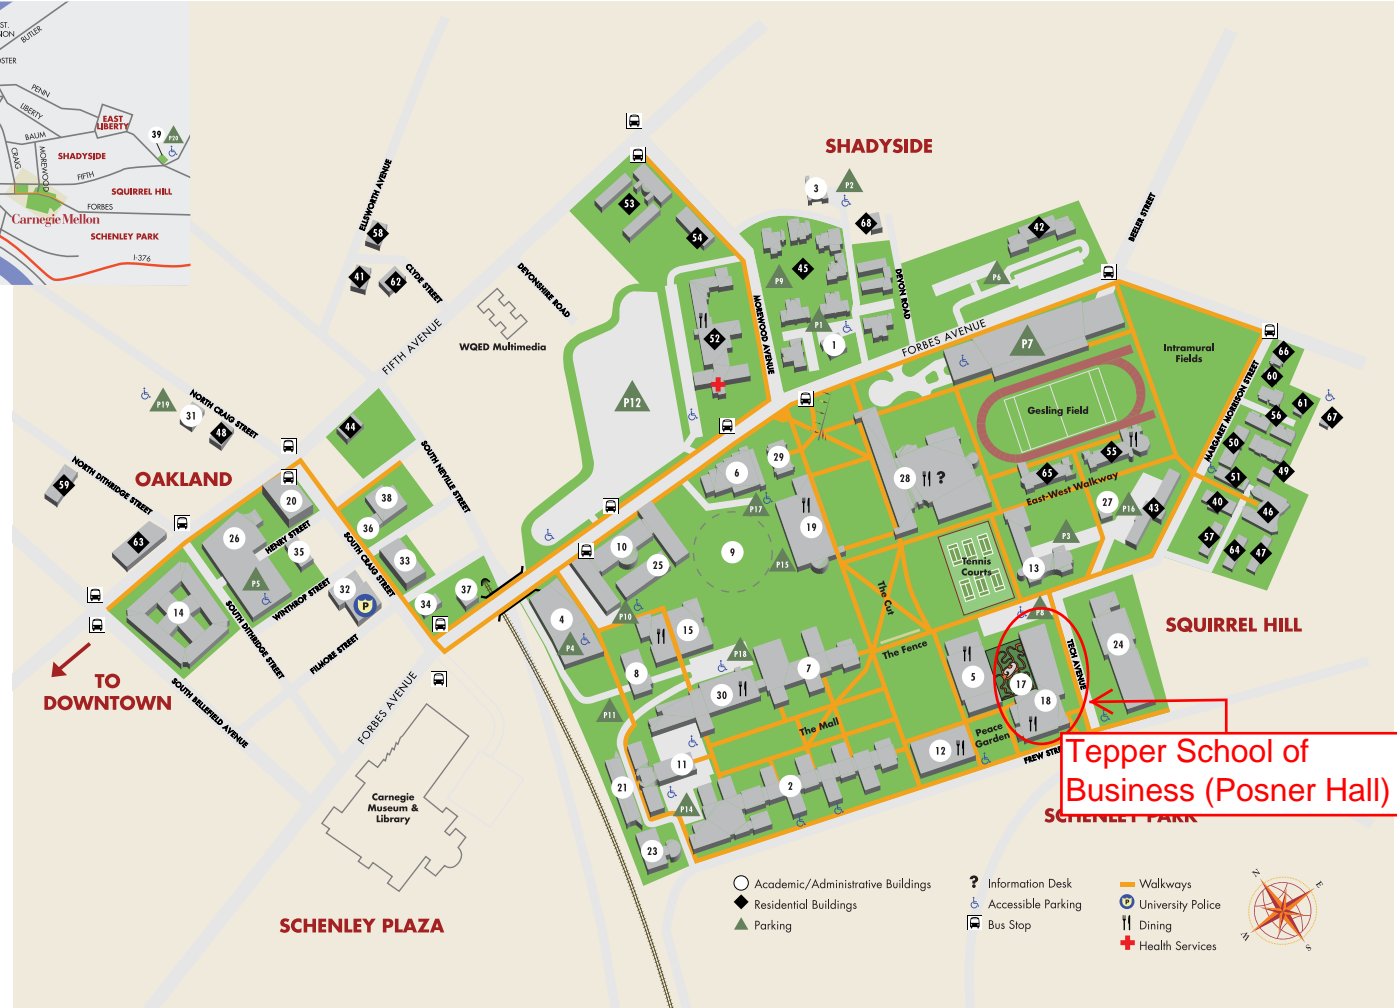

ACADEMIC/ADMINISTRATIVE

RESIDENTIAL

1. 40 Boss House
2. 41 Cathedral Mansions
3. 42 Doherty Apartments
4. 43 Donner House
5. 44 Fairfax Apartments
6. 45 Fraternity Quadrangle
7. 46 Hammerschlag House
8. 47 Henderson House
9. 48 London Terrace Apartments
10. 49 Margaret Morrison Apartments/Plaza
11. 50 Margaret Morrison Sorority Houses
12. 51 McGill House
13. 52 Morewood Gardens (Housing Offices)
14. 53 Mudge House
15. 54 New House
16. 55 Resnik House & Tartans Pavilion
17. 56 Roselawn Houses
18. 57 Scobell House
19. 58 Shady Oak Apartments
20. 59 Shirley Apartments
21. 60 Spirit House
22. 61 Tech House
23. 62 Veronica Apartments
24. 63 Webster Hall
25. 64 Welch House
26. 65 West Wing
27. 66 Woodlawn Apartments
28. 67 99 Gladstone
29. 68 1094 Devon

PARKING

- P1 Alumni House***
- P2 Brainer House***
- P3 Children's School
- P4 CIC Garage**|****
- P5 Diltbridge Street Garage**
- P6 Doherty Apartments***
- P7 East Campus Garage**|****
- P8 Fine Arts
- P9 Fraternities
- P10 Hamburg Hall***
- P11 Junction Hollow
- P12 Morewood***|****
- P13 Pittsburgh Technology Center* (ETC)
- P14 Porter-Hammerschlag-Wean
- P15 Purnell Center - closed for construction
- P16 Sororities
- P17 Warner
- P18 West Campus
- P19 Whitfield Hall
- P20 6555 Penn*

- Off campus, see inset
- ** Open to visitors 9am-5pm Monday - Friday
- *** Open to visitors after 5pm and weekends
- **** City parking meters

Tepper School of Business (Posner Hall)

- Academic/Administrative Buildings
- Residential Buildings
- ▲ Parking
- ? Information Desk
- ♿ Accessible Parking
- 🚌 Bus Stop
- 👮 University Police
- 🍴 Dining
- 🏥 Health Services
- 🚶 Walkways

Campus Map